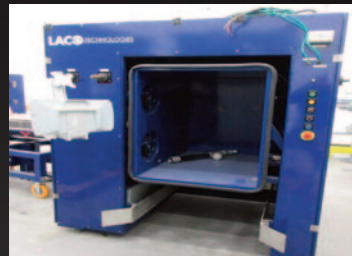

TIGER

ONLINE AUCTION

Plant Closure

OVER 200,000 SQ.FT. BATTERY TECHNOLOGY COMPANY

REGISTER NOW! BIDDING ENDS: Thursday, September 7 at 10:30am PT

FEATURING: Electric Vehicle Battery Assembly Equipment, Engineering & Quality Control, CNC Machine Shop, Plant Support, Material Handling, Over \$16 Million Cost Inventory, Intellectual Property & More...